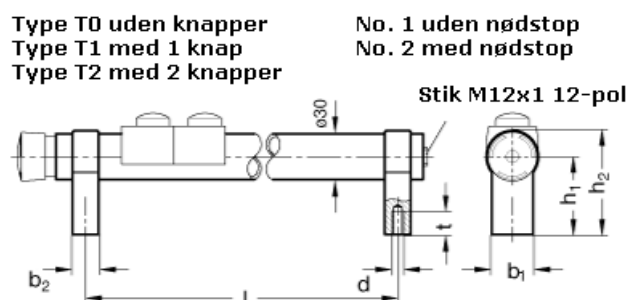

Article number: 201022030012

Description: E+G Tubular handles with switches
GN 331-300-SW-T1-2

Measures

$b_1 = 27$
 $b_2 = 17$
 $d = M 8$
 $h_1 = 51$
 $h_2 = 68$
 $l = 300$
 $t = 15$