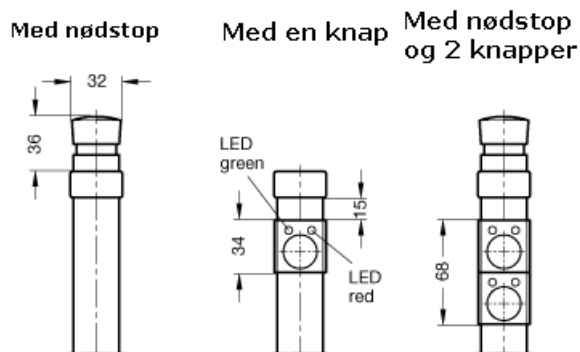

Article number: 201022030012

Description: E+G Tubular handles with switches
GN 331-300-SW-T1-2

Measures

$b_1 = 27$
 $b_2 = 17$
 $d = M 8$
 $h_1 = 51$
 $h_2 = 68$
 $l = 300$
 $t = 15$